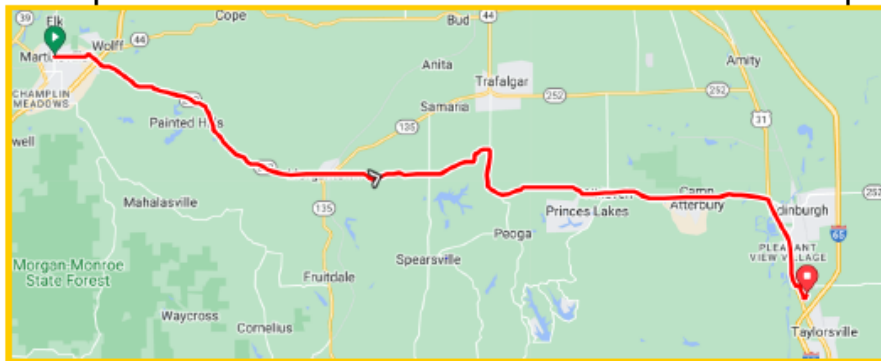

MAP

IBEW
LOCAL 481

Indy West Harley Davidson
to
Martinsville Town Square
31 miles of total 93

Turn Left onto Clarks Creek Rd.
Turn Left onto E. Hadley Rd.
Turn Left onto Quaker Blvd.
Turn Left onto E. County Rd. 700 S.
Turn Left onto S. County Rd. 875 E.
Turn Right onto E. County Rd. 700 S.
Turn Right onto Mendenhall Rd.
Turn Left onto Mooresville Rd.
Continues as Hayworth Rd.
Turn Left onto W Ralston Rd.
Turn Right onto Mann Rd.
Turn Left onto Henderson Ford Rd.
Turn Right onto Centerton Rd.
Turn Left onto Blue Bluff Rd.
Turn Left onto West Washington St.
Destination on the Left- Martinsville Town Square

IBEW
LOCAL 481

**Martinsville Town Square
to
Manns Harley Davidson
31 miles of total 93**

Turn Right onto E. Morgan St.
Turn Right onto Hospital Dr. / Morgantown Rd.
Follow onto State Road 252
Follow onto E. Washington St. / W. 700 S.
Follow onto 625 S.
Turn Right onto S. County Rd. 300 W. / County Rd. 750 S.
Follow to Old Hospital Road / E 800 S.
Turn Right onto National Rd. US 31 S.
Turn Left onto W. 800 N.
Turn Right onto N. Executive Dr.
Turn Left onto Market Pl. Dr.
Turn Left to Destination – 3250 W. Market Pl Dr. Edinburg, IN 46106

**IBEW
LOCAL 481**

**Manns Harley Davidson
to
Shakers Good Eats and Ale
31 miles of 93 total**

Turn Right onto Executive Dr.
Turn Left onto CR 800 N.
Turn Right onto National Road US 31
Turn Right onto Eisenhower Dr.
Turn Right onto County Line Rd.
Turn Left onto S. Main St.
Turn Right onto State Road 252
Turn Left onto Shelby Ave.
Turn Left onto N. Grant St.
Turn Left onto 800 E.
Turn Left onto S. 800 E.
Turn Left onto E. Greensburg Rd.
Turn Left onto E. 100 N.
Turn Right onto County Road 700 E.
Turn Left onto N. 700 E.
Turn Left onto E. 300 N.
Turn sharp Right on Hurricane Rd.
Continue on County Road 425 E.
Turn Right onto E 700 N.
Turn Left onto S. Franklin Rd.
Turn Left to Destination— Shakers Good Eats & Ale 8142 E Southport Rd, Indianapolis, IN 46259