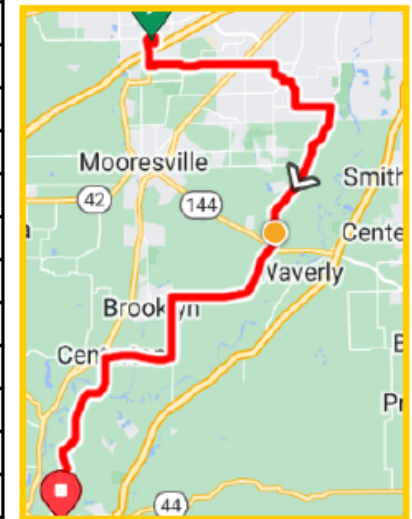

MAP

IBEW
LOCAL 481

Indy West Harley Davidson
to
Martinsville Town Square
31 miles of total 93

Turn Left onto Clarks Creek Rd.
Turn Left onto E. Hadley Rd.
Turn Left onto Quaker Blvd.
Turn Left onto E. County Rd. 700 S.
Turn Left onto S. County Rd. 875 E.
Turn Right onto E. County Rd. 700 S.
Turn Right onto Mendenhall Rd.
Turn Left onto Mooresville Rd.
Continues as Hayworth Rd.
Turn Left onto W Ralston Rd.
Turn Right onto Mann Rd.
Turn Left onto Henderson Ford Rd.
Turn Right onto Centerton Rd.
Turn Left onto Blue Bluff Rd.
Turn Left onto West Washington St.
Destination on the Left- Martinsville Town Square

IBEW
LOCAL 481

**Martinsville Town Square
to
Manns Harley Davidson
31 miles of total 93**

Turn Right onto E. Morgan St.
Turn Right onto Hospital Dr. / Morgantown Rd.
Follow onto State Road 252
Follow onto E. Washington St. / W. 700 S.
Follow onto 625 S.
Turn Right onto S. County Rd. 300 W. / County Rd. 750 S.
Follow to Old Hospital Road / E 800 S.
Turn Right onto National Rd. US 31 S.
Turn Left onto W. 800 N.
Turn Right onto N. Executive Dr.
Turn Left onto Market Pl. Dr.
Turn Left to Destination – 3250 W. Market Pl Dr. Edinburg, IN 46106

**IBEW
LOCAL 481**

**Manns Harley Davidson
to
Shakers Good Eats and Ale
31 miles of 93 total**

Turn Right onto Executive Dr.
Turn Left onto CR 800 N.
Turn Right onto National Road US 31
Turn Right onto Eisenhower Dr.
Turn Right onto County Line Rd.
Turn Left onto S. Main St.
Turn Right onto State Road 252
Turn Left onto Shelby Ave.
Turn Left onto N. Grant St.
Turn Left onto 800 E.
Turn Left onto S. 800 E.
Turn Left onto E. Greensburg Rd.
Turn Left onto E. 100 N.
Turn Right onto County Road 700 E.
Turn Left onto N. 700 E.
Turn Left onto E. 300 N.
Turn sharp Right on Hurricane Rd.
Continue on County Road 425 E.
Turn Right onto E 700 N.
Turn Left onto S. Franklin Rd.
Turn Left to Destination— Shakers Good Eats & Ale 8142 E Southport Rd, Indianapolis, IN 46259